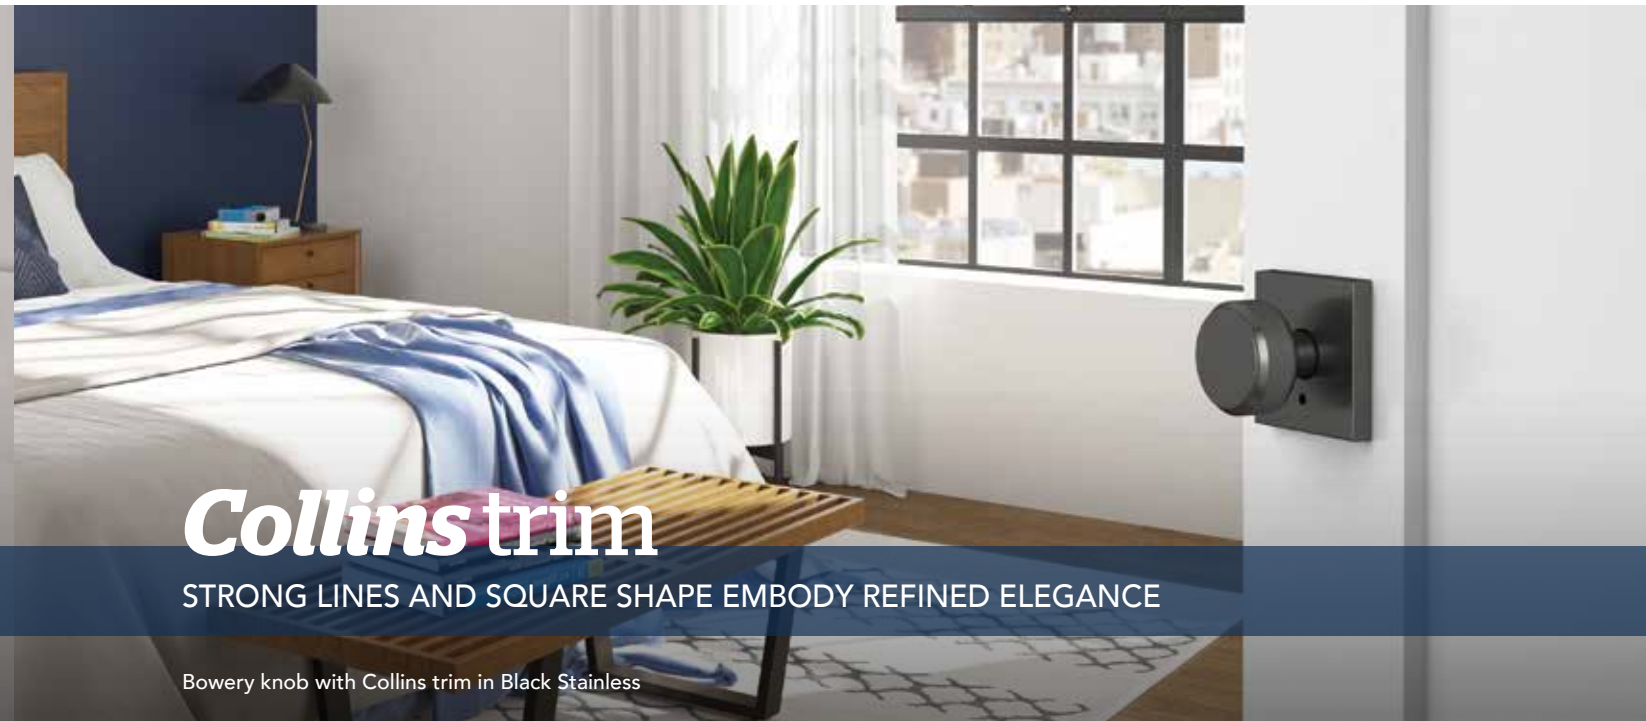

Rosewood trim

ELEGANT FACETS THAT REFLECT LIGHT ADDING A FLASH OF GLAMOUR TO ANY ROOM

Dempsey lever with Rosewood trim in Polished Nickel

Collins trim

STRONG LINES AND SQUARE SHAPE EMBODY REFINED ELEGANCE