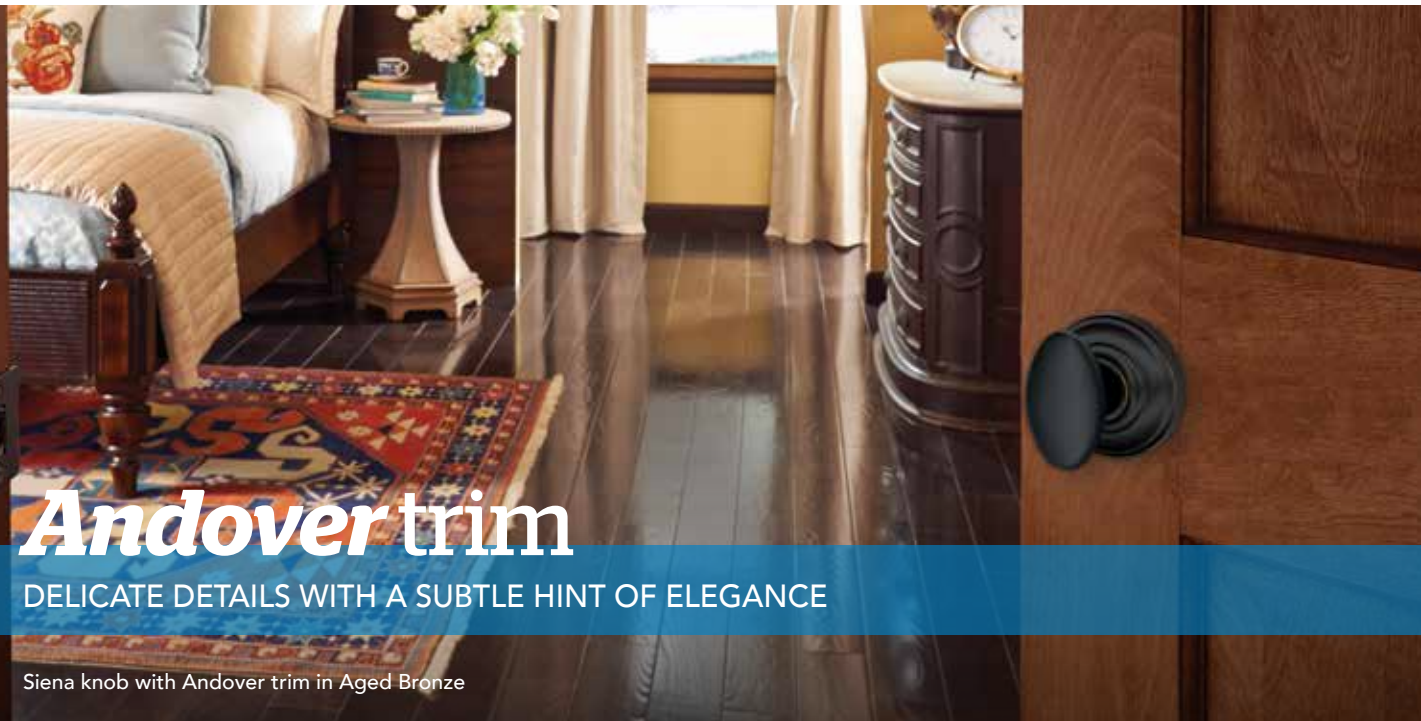

Andover trim

DELICATE DETAILS WITH A SUBTLE HINT OF ELEGANCE

Siena knob with Andover trim in Aged Bronze