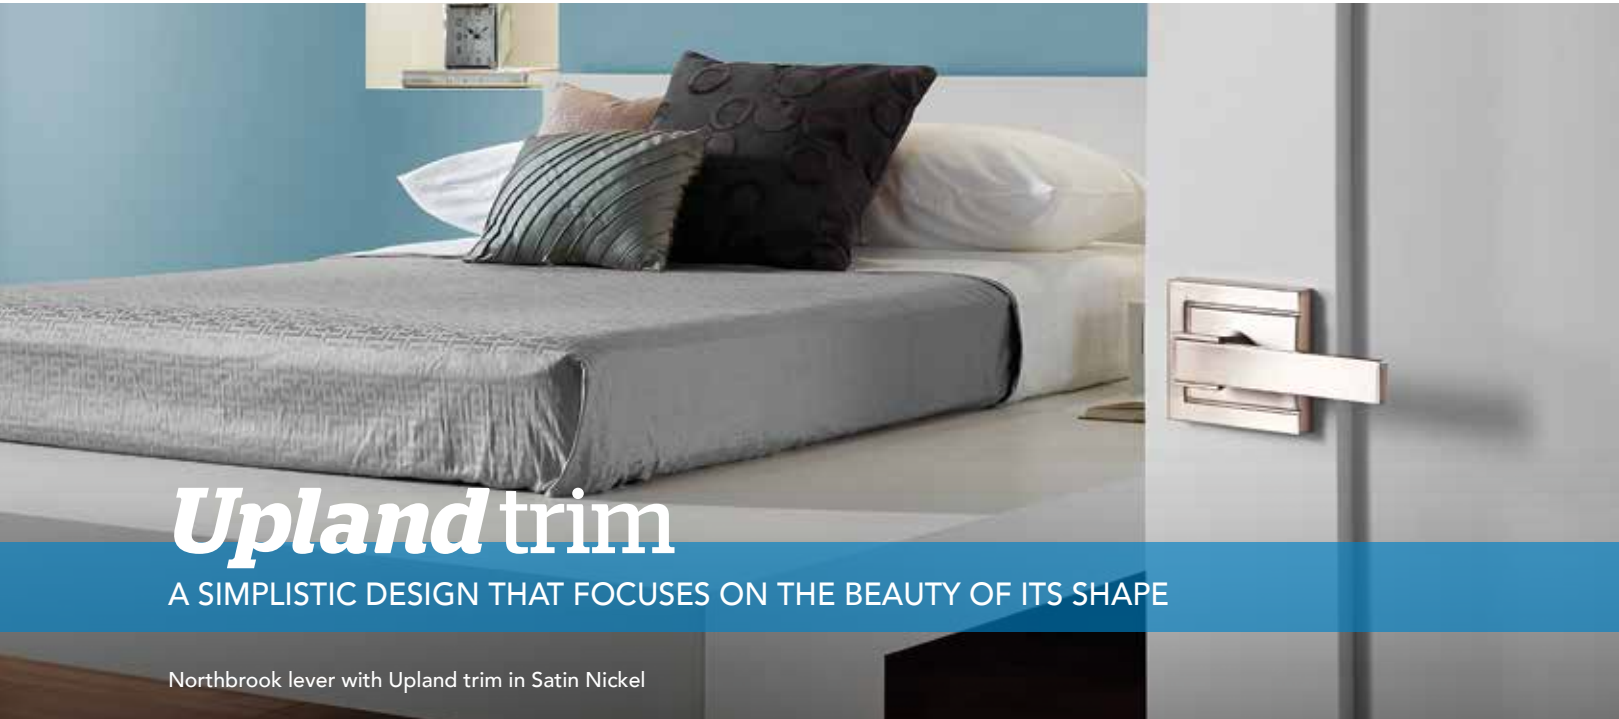

Upland trim

A SIMPLISTIC DESIGN THAT FOCUSES ON THE BEAUTY OF ITS SHAPE

Northbrook lever with Upland trim in Satin Nickel

RECOMMENDED PAIRINGS