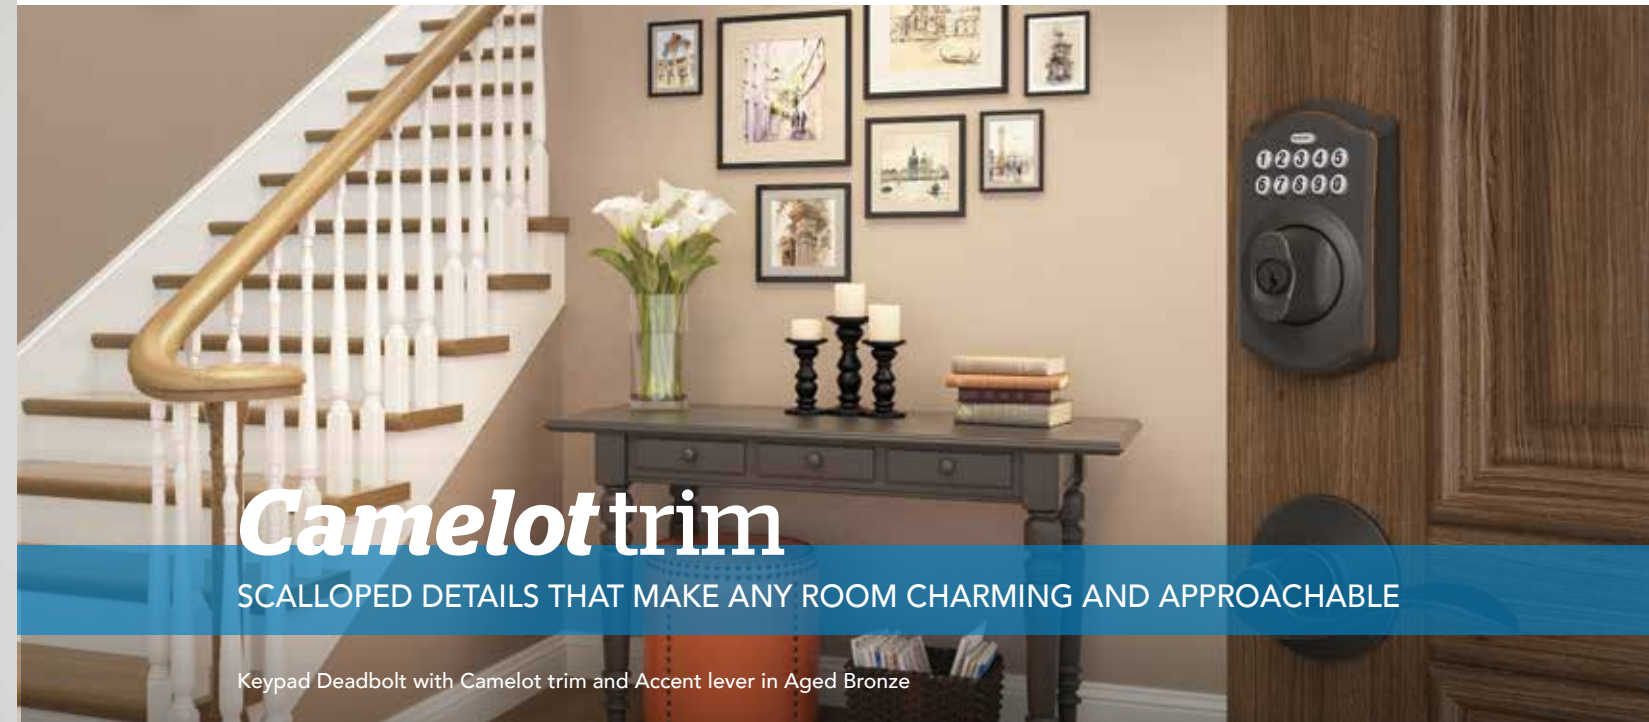

Stand out effortlessly.

A step above the standard F Series offering, Decorative Collections allow you to add a personal touch to your home with door hardware that coordinates throughout each room.

Decorative Collections offers a variety of style and finish options available in all the functions offered by our classic F Series and B Series lines, so you can create a consistent look from the front door to the back:

- Keyed entry knobs and levers
- Hall/closet knobs and levers
- Bed/bath knobs and levers
- Non-turning knobs and levers
- Two-piece handlesets
- Deadbolts

TRADITIONAL INSPIRATION

Camelot trim

SCALLOPED DETAILS THAT MAKE ANY ROOM CHARMING AND APPROACHABLE

Keypad Deadbolt with Camelot trim and Accent lever in Aged Bronze

RECOMMENDED PAIRINGS

STYLE & FINISH OPTIONS FOR CAMELOT TRIM

	505/605	608	609	618	619	620	621	622	625	626	716
Keypad deadbolt	•		•		•	•			•	•	•
Georgian knob	•	•	•		•	•		•	•		•
Flair lever	•	•	•		•	•			•		•
Schlage Encode™ Deadbolt					•			•	•		•
Accent lever	•	•	•		•	•		•	•		•
Plymouth knob	•		•		•	•		•	•		•

FOR COMPLETE LISTING, PLEASE VISIT SCHLAGE.COM (FINISHES DON'T INCLUDE HANDLESET INTERIORS)

Decorative Collections

F SERIES AND B SERIES