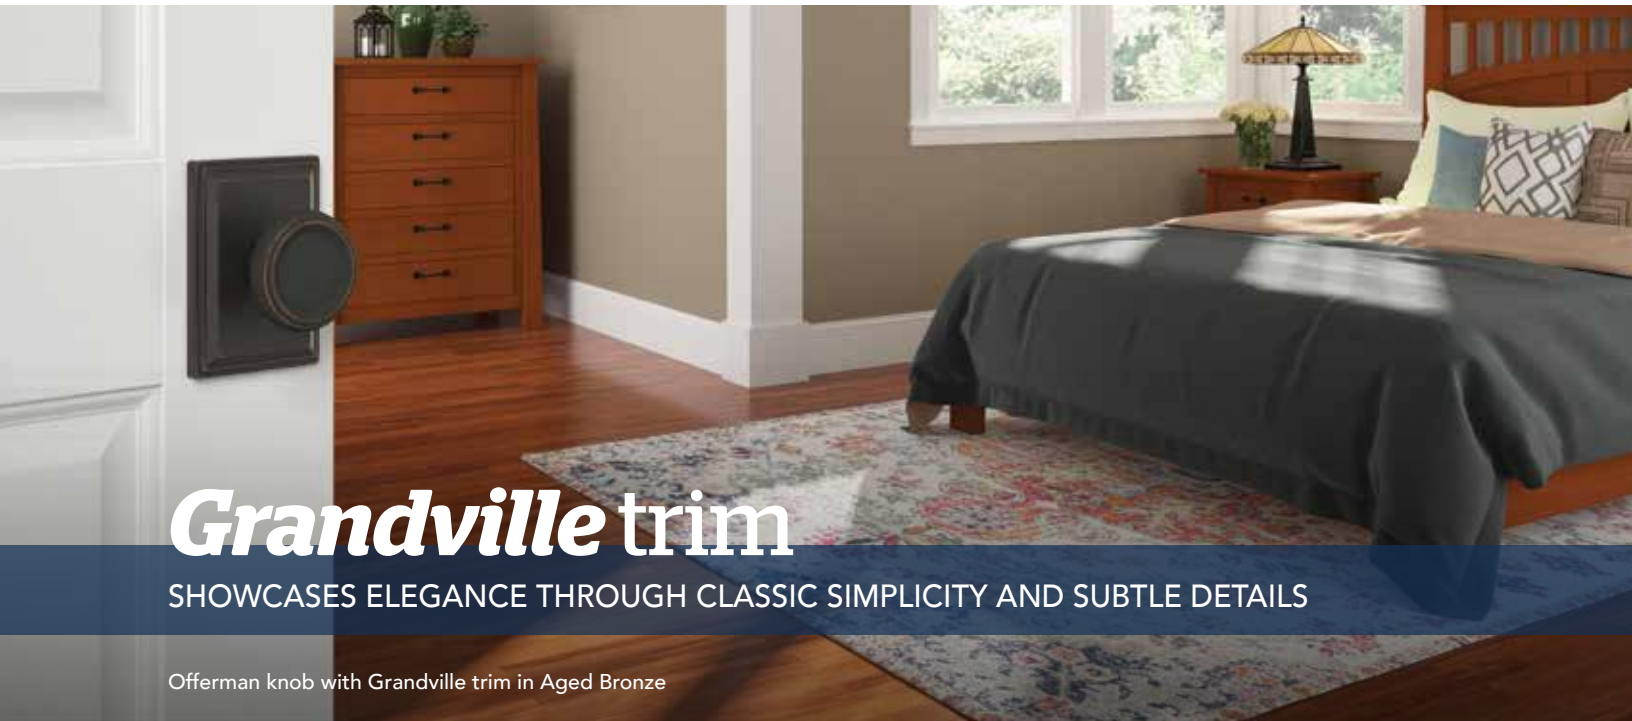

Grandville trim

SHOWCASES ELEGANCE THROUGH CLASSIC SIMPLICITY AND SUBTLE DETAILS