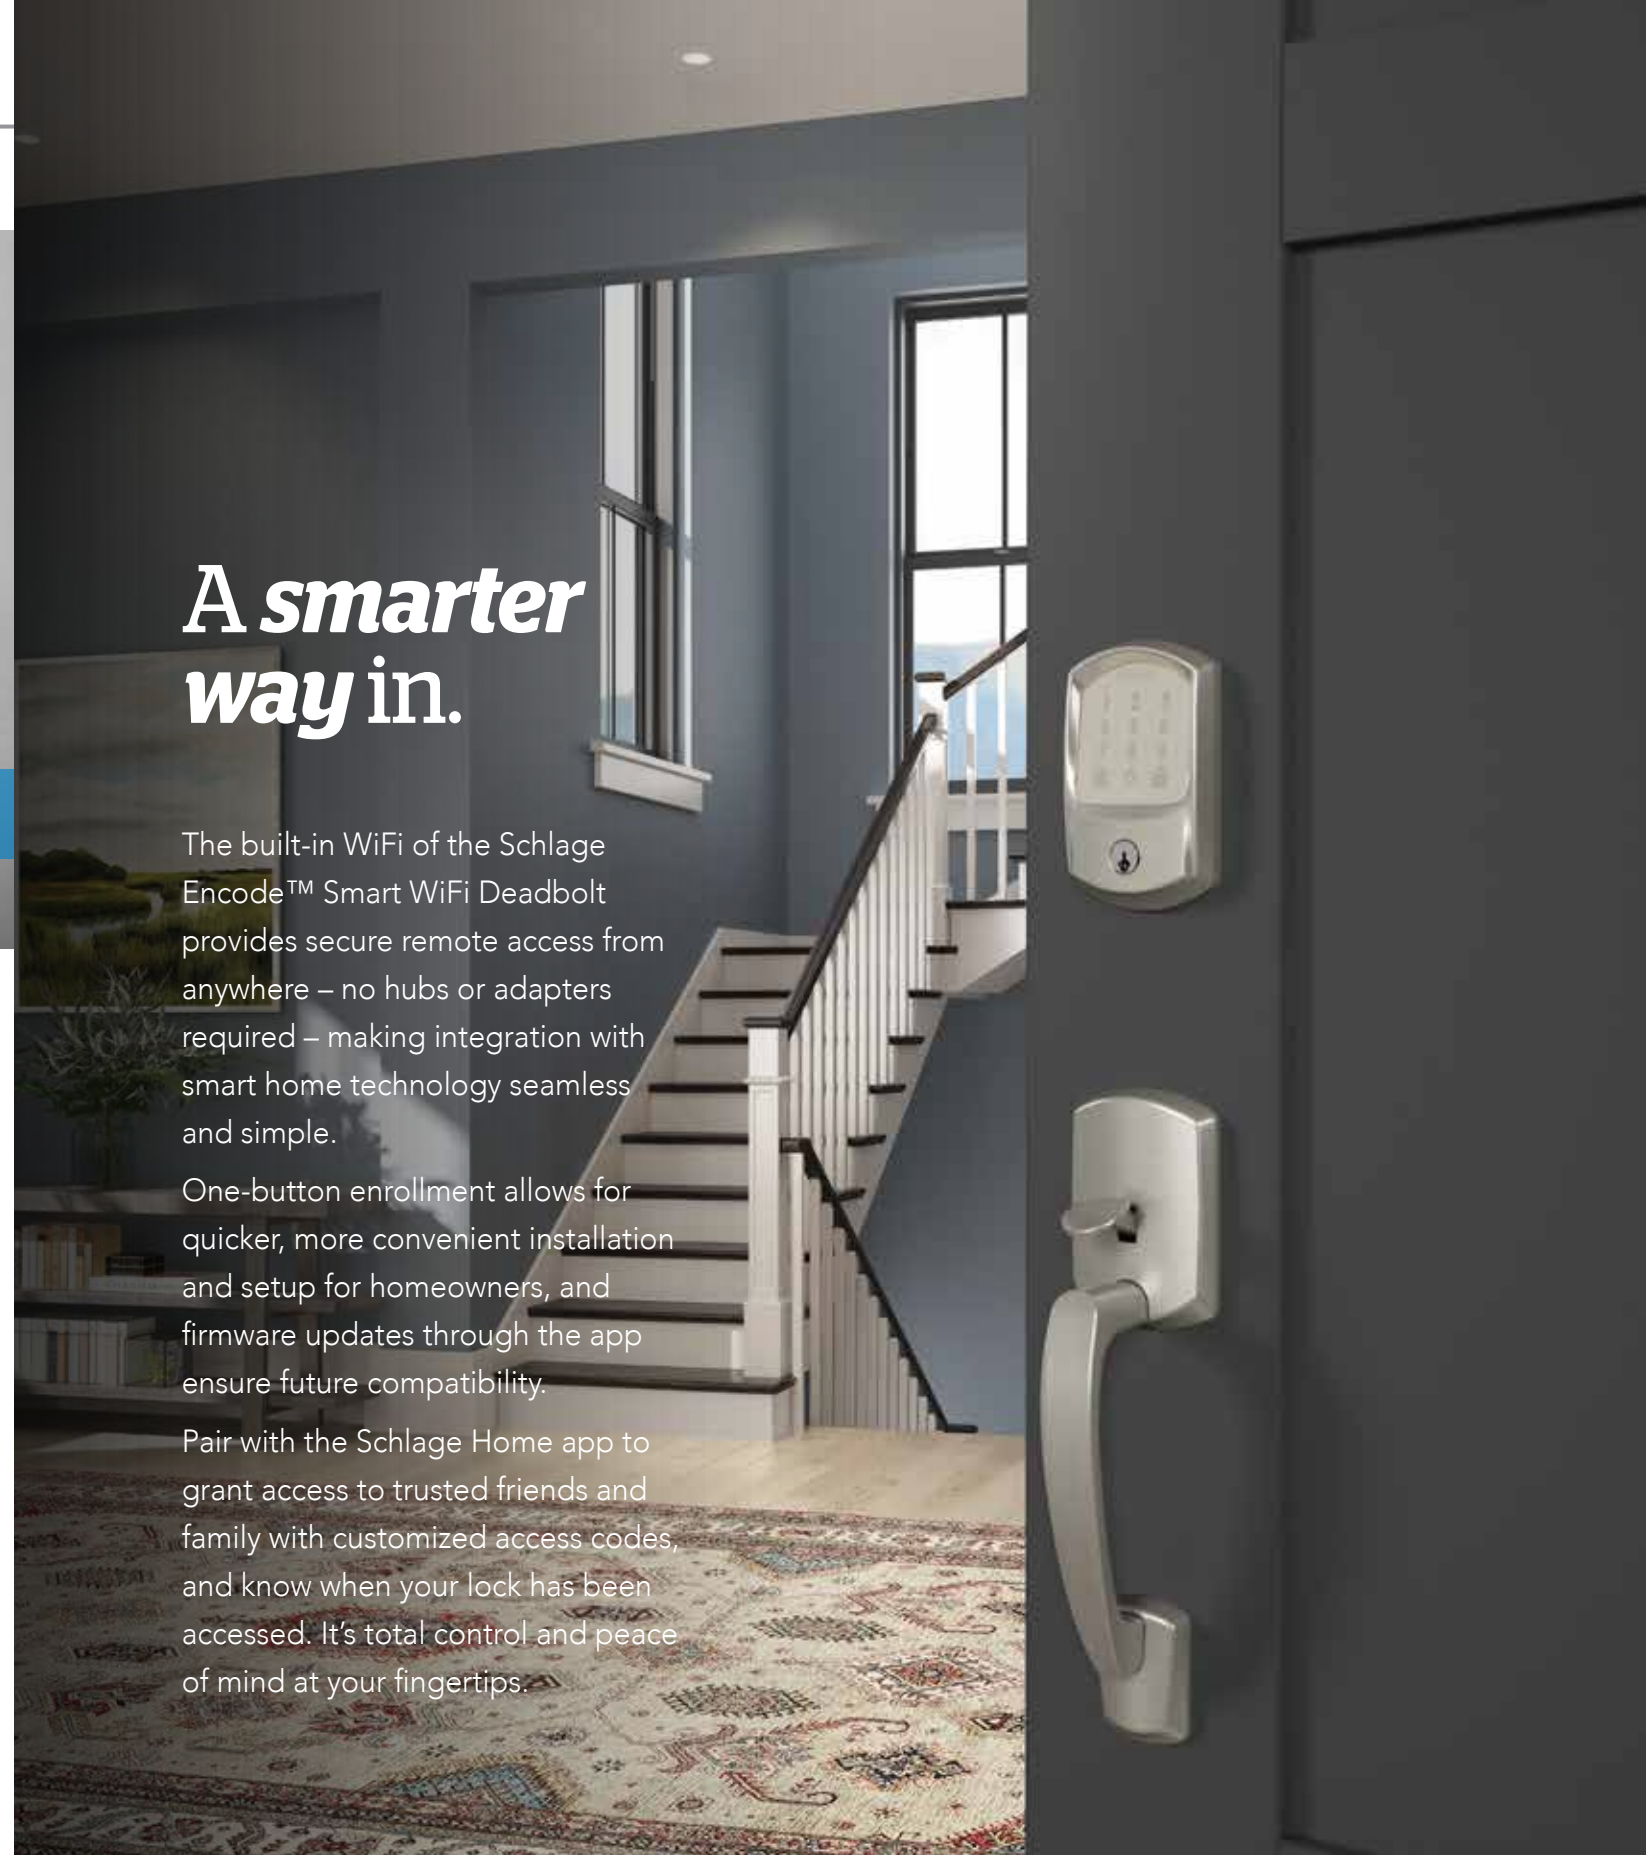

*Additional finish options available for Keyed Entry function (F51A)

A smarter way in.

The built-in WiFi of the Schlage Encode™ Smart WiFi Deadbolt provides secure remote access from anywhere – no hubs or adapters required – making integration with smart home technology seamless and simple.